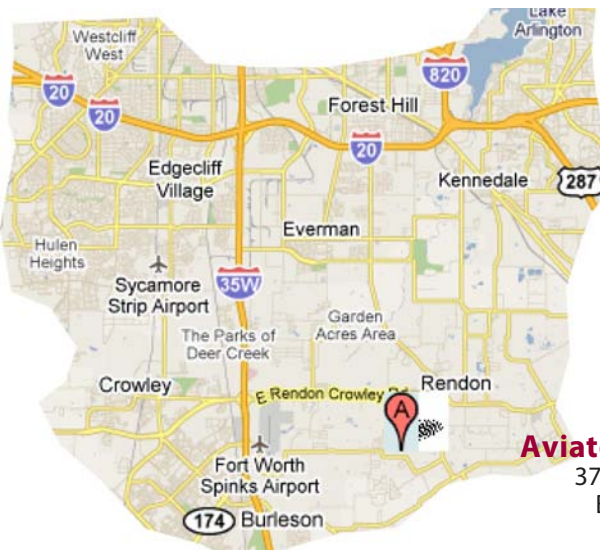

## Aviator Clothing Company

3745 Burleson Retta Road  
Burleson, Texas 76028

**1-888-201-2297**