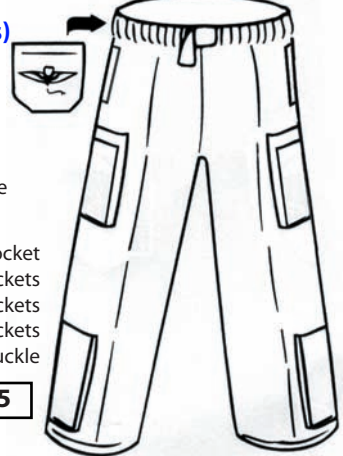

## Aviator Pant I

Back Pocket  
Deep Inner Pockets  
Aviator Classic Cargo Pockets  
Elasticized Belted Waist w\Buckle

**\$ 30.95**

**Pants with Zipper  
Add \$5.00**

## Aviator Pant II

Back Pocket  
Deep Inner Pockets  
Simple Single Cargo Pockets  
Ankle - Cargo Pockets  
Elasticized Belted Waist w\Buckle

**\$ 27.95**

**Patented**

**(Non-stock item,  
delivers in 4-6 weeks)**

## Aviator Pant III

Back Pocket  
Deep Inner Pockets  
Double Cargo Pockets  
Ankle - Cargo Pockets  
Elasticized Belted Waist w\Buckle

**\$ 30.95**