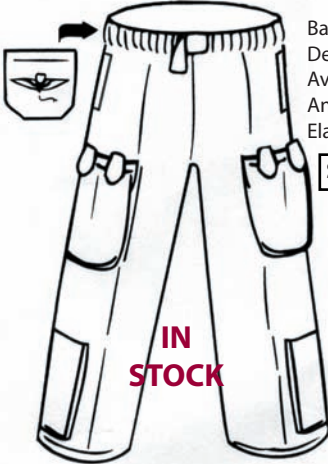

Aviator Classic Pants