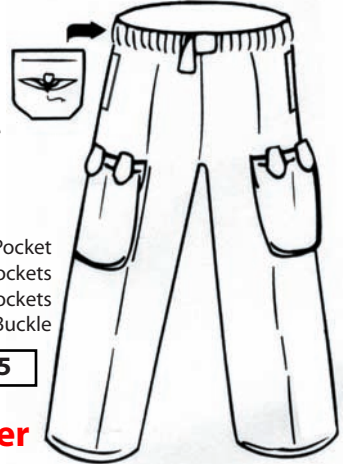

## Aviator Classic Pants

Back Pocket  
Deep Inner Pockets  
Aviator Classic Cargo Pockets  
Ankle - Cargo Pockets  
Elasticized Belted Waist w\Buckle

**\$ 30.95**

**IN  
STOCK**

## Aviator Pant I

Back Pocket  
Deep Inner Pockets  
Aviator Classic Cargo Pockets  
Elasticized Belted Waist w\Buckle

**\$ 30.95**

**Pants with Zipper  
Add \$5.00**

## Aviator Pant II

Back Pocket  
Deep Inner Pockets  
Simple Single Cargo Pockets  
Ankle - Cargo Pockets  
Elasticized Belted Waist w\Buckle

**\$ 27.95**

**Patented**

**(Non-stock item,  
delivers in 4-6 weeks)**