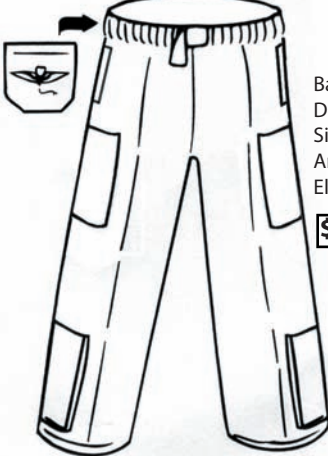

## Aviator Pant I

Back Pocket  
Deep Inner Pockets  
Aviator Classic Cargo Pockets  
Elasticized Belted Waist w\Buckle

**\$ 30.95**

**Pants with Zipper  
Add \$5.00**

## Aviator Pant II

Back Pocket  
Deep Inner Pockets  
Simple Single Cargo Pockets  
Ankle - Cargo Pockets  
Elasticized Belted Waist w\Buckle

**\$ 27.95**

**Patented**

**(Non-stock item,  
delivers in 4-6 weeks)**